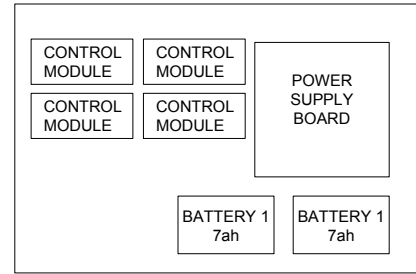

MODEL 634RF

FIGURE A

**COMPONENT LOCATIONS
 FIGURE B**

STANDARD BOX

**MAIN SYSTEM ON-OFF
 FIGURE C**

POWER SUPPLY SPECIFICATIONS

Input Voltage: 115 VAC @ 60hz
 Input Current: 1.2 amps Max.

Output Voltage: 12/24VDC (Regulated)
 Output Current: 4 amps
 Ripple Voltage: 0.05 Volts Max.

COMPONENT LOCATIONS

STANDARD BOX

MAIN SYSTEM ON-OFF

Min. Switch or Contact Ratings
 100mA @ 30VDC

POWER SUPPLY SPECIFICATIONS

Input Voltage: 230 VAC @ 60hz
 Input Current: 1.2 amps Max.

Output Voltage: 12/24VDC (Regulated)
 Output Current: 4 amps
 Ripple Voltage: 0.05 Volts Max.

Battery Charger Max. Current: 0.35 amps
 Maximum recommended battery size: 7ah
 Recommended Battery: SDC Model RB12V7
 (Replace batteries every 3 years)

Suitable Uses:
 Electric Lock Power Supply
 Access Control Power Supply