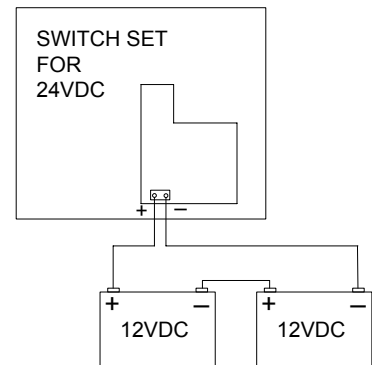

24 Volt Mode
Battery Connections