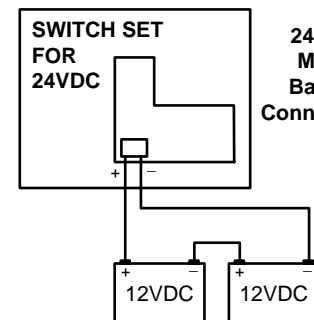

24 Volt Mode Battery Connections

TEST UNIT ANNUALLY