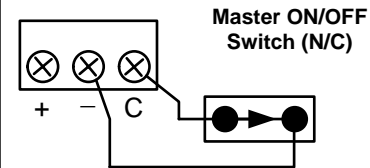

REGULATED POWER SUPPLY INSTALLATION INSTRUCTIONS

MODEL 634RF (230V Model)

MODEL 634RF (230V MODEL)

LED STATUS LEGEND
 YEL = SYSTEM OK
 RED = NO AC INPUT
 GRN = NO DC OUTPUT

BATTERY INPUT TERMINALS

VOLTAGE SELECTION NOTE:
 POWER MUST BE TURNED OFF BEFORE CHANGING VOLTAGE.

COMPONENT LOCATIONS

STANDARD BOX

MAIN SYSTEM ON-OFF

Min. Switch or Contact Ratings
 100mA @ 30VDC

POWER SUPPLY SPECIFICATIONS

Input Voltage: 230 VAC @ 60hz
 Input Current: 1.2 amps Max.

Output Voltage: 12/24VDC (Regulated)
 Output Current: 4 amps
 Ripple Voltage: 0.05 Volts Max.