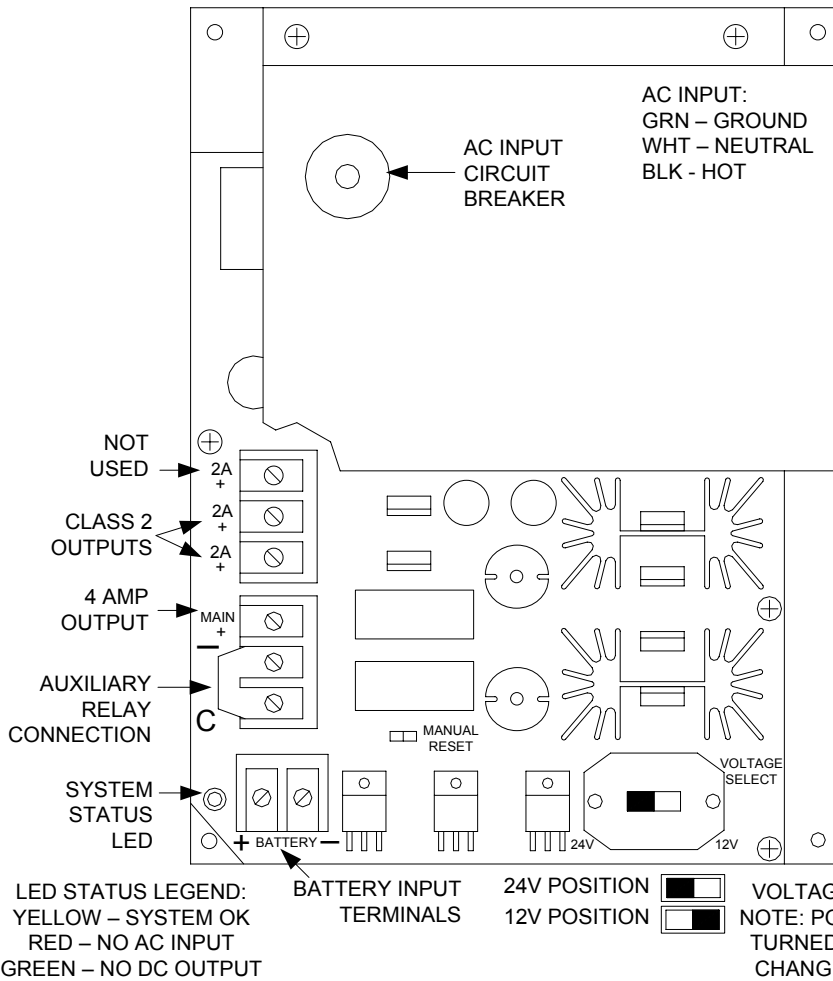

MODEL 634RF

FIGURE A

**COMPONENT LOCATIONS
 FIGURE B**

STANDARD BOX

**MAIN SYSTEM ON-OFF
 FIGURE C**

POWER SUPPLY SPECIFICATIONS

Input Voltage: 115 VAC @ 60hz
 Input Current: 1.2 amps Max.

Output Voltage: 12/24VDC (Regulated)
 Output Current: 4 amps
 Ripple Voltage: 0.05 Volts Max.

COMPONENT LOCATIONS

STANDARD BOX

MAIN SYSTEM ON-OFF

Min. Switch or Contact Ratings
 100mA @ 30VDC

POWER SUPPLY SPECIFICATIONS

Input Voltage: 230 VAC @ 60hz
 Input Current: 1.2 amps Max.

Output Voltage: 12/24VDC (Regulated)
 Output Current: 4 amps
 Ripple Voltage: 0.05 Volts Max.