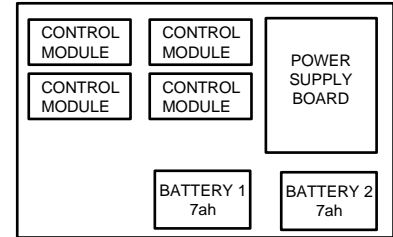

REGULATED POWER SUPPLY INSTALLATION INSTRUCTIONS

MODEL 634RF (230V Model)

MODEL 634RF (230V MODEL)

LED STATUS LEGEND
 YEL = SYSTEM OK
 RED = NO AC INPUT
 GRN = NO DC OUTPUT

BATTERY INPUT TERMINALS

VOLTAGE SELECTION NOTE:
 POWER MUST BE TURNED OFF BEFORE CHANGING VOLTAGE.

COMPONENT LOCATIONS

STANDARD BOX

MAIN SYSTEM ON-OFF

Min. Switch or Contact Ratings
 100mA @ 30VDC

POWER SUPPLY SPECIFICATIONS

Input Voltage: 230 VAC @ 60hz
 Input Current: 1.2 amps Max.

Output Voltage: 12/24VDC (Regulated)
 Output Current: 4 amps
 Ripple Voltage: 0.05 Volts Max.