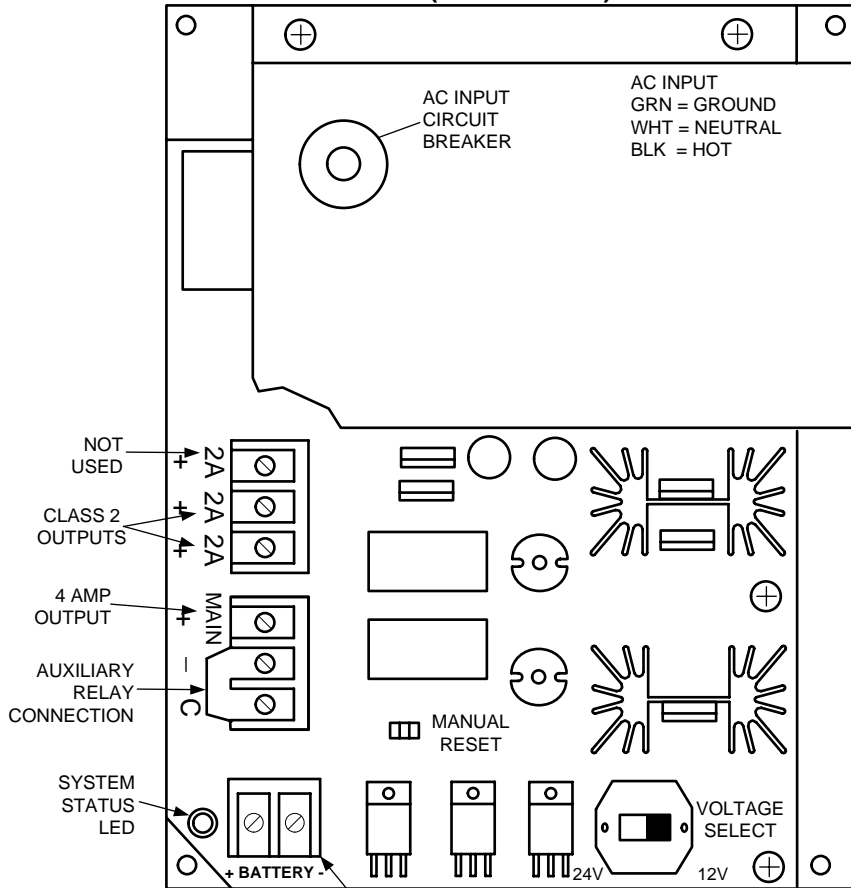

REGULATED POWER SUPPLY INSTALLATION INSTRUCTIONS

MODEL 634RF (230V Model)

MODEL 634RF (230V MODEL)

LED STATUS LEGEND
 YEL = SYSTEM OK
 RED = NO AC INPUT
 GRN = NO DC OUTPUT

BATTERY INPUT TERMINALS

VOLTAGE SELECTION NOTE:
 POWER MUST BE TURNED OFF BEFORE CHANGING VOLTAGE.

COMPONENT LOCATIONS

STANDARD BOX

MAIN SYSTEM ON-OFF

Min. Switch or Contact Ratings
 100mA @ 30VDC

POWER SUPPLY SPECIFICATIONS

Input Voltage: 230 VAC @ 60hz
 Input Current: 1.2 amps Max.

Output Voltage: 12/24VDC (Regulated)
 Output Current: 4 amps
 Ripple Voltage: 0.05 Volts Max.