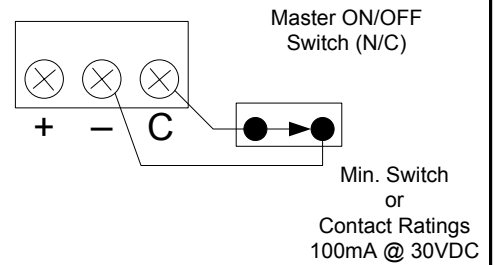

MODEL 634RF

FIGURE A

**COMPONENT LOCATIONS
 FIGURE B**

STANDARD BOX

**MAIN SYSTEM ON-OFF
 FIGURE C**

POWER SUPPLY SPECIFICATIONS

Input Voltage: 115 VAC @ 60hz
 Input Current: 1.2 amps Max.

Output Voltage: 12/24VDC (Regulated)
 Output Current: 4 amps
 Ripple Voltage: 0.05 Volts Max.

COMPONENT LOCATIONS

STANDARD BOX

MAIN SYSTEM ON-OFF

Min. Switch or Contact Ratings
 100mA @ 30VDC

POWER SUPPLY SPECIFICATIONS

Input Voltage: 230 VAC @ 60hz
 Input Current: 1.2 amps Max.

Output Voltage: 12/24VDC (Regulated)
 Output Current: 4 amps
 Ripple Voltage: 0.05 Volts Max.