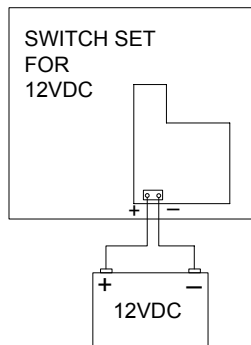

POWER SUPPLY SPECIFICATIONS

Input Voltage: 115 VAC @ 60hz
Input Current: 1.2 amps Max.

Output Voltage: 12/24VDC (Regulated)
Output Current: 4 amps
Ripple Voltage: 0.05 Volts Max.

Battery Charger Max. Current: 0.35 amps
Maximum recommended battery size: 7 ah
(Replace batteries every 3 years)

Suitable Uses:
Electric Lock Power Supply
Access Control Power Supply

12 Volt Mode
Battery Connections